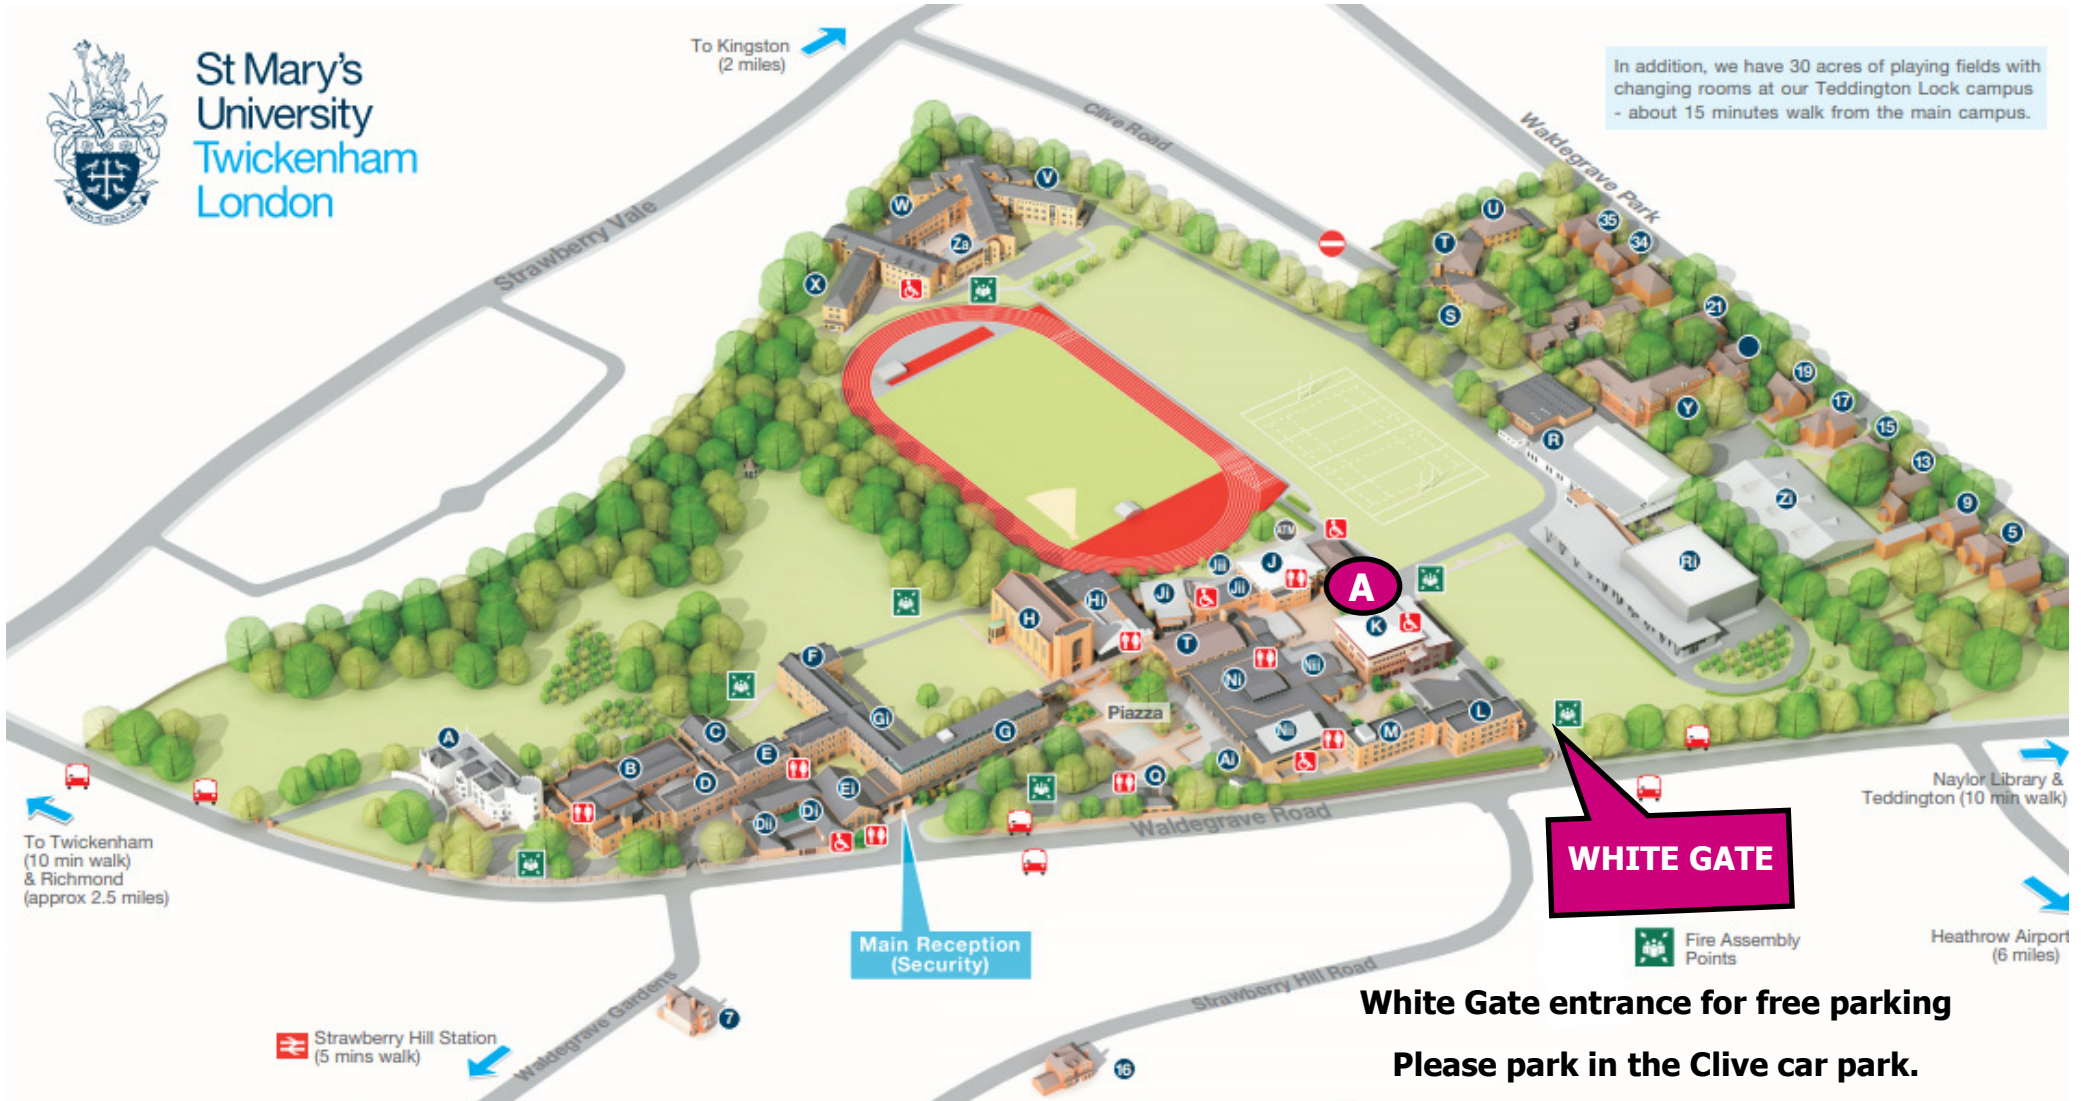

St Mary's
University
Twickenham
London

To Kingston
(2 miles)

In addition, we have 30 acres of playing fields with changing rooms at our Teddington Lock campus - about 15 minutes walk from the main campus.

To Twickenham
(10 min walk)
& Richmond
(approx 2.5 miles)

Strawberry Hill Station
(5 mins walk)

Main Reception
(Security)

WHITE GATE

Fire Assembly
Points

Naylor Library &
Teddington (10 min walk)

Heathrow Airport
(6 miles)

White Gate entrance for free parking

Please park in the Clive car park.

St Mary's University,
Waldegrave Road,
Strawberry Hill,
Twickenham
TW1 4SX

Education Block ~ Technical Assemblies and AGM